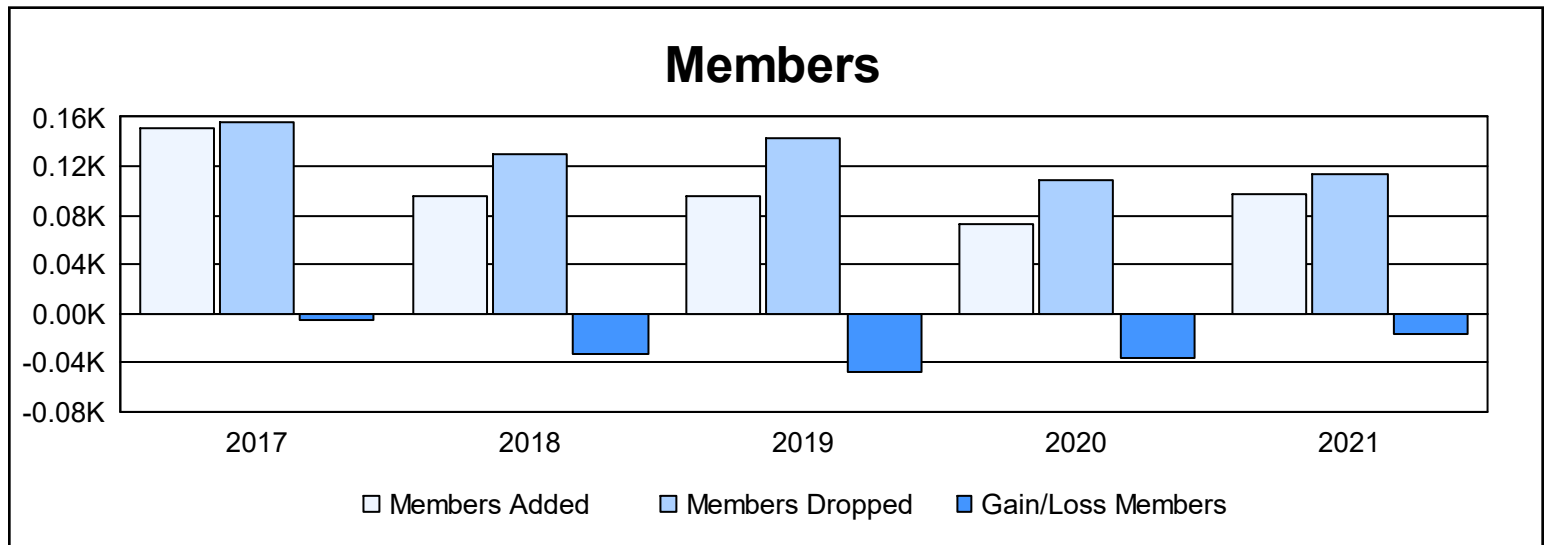

Year	New Clubs	Dropped Clubs	Gain/ Loss Clubs	New Members	Charter Members	Reinstate Members	Transfer Members	Total Member Added	Total Members Dropped	Gain/ Loss Members
2016-2017	2	0	2	77	49	10	15	151	156	-5
2017-2018	0	0	0	82	0	5	9	96	129	-33
2018-2019	0	0	0	75	1	13	7	96	143	-47
2019-2020	0	1	-1	54	2	2	15	73	109	-36
2020-2021	0	1	-1	67	5	4	22	98	114	-16
<b>Average</b>	<b>0</b>	<b>0</b>	<b>0</b>	<b>71</b>	<b>11</b>	<b>7</b>	<b>14</b>	<b>103</b>	<b>130</b>	<b>-27</b>

### Membership Composition June 2021 Cumulative