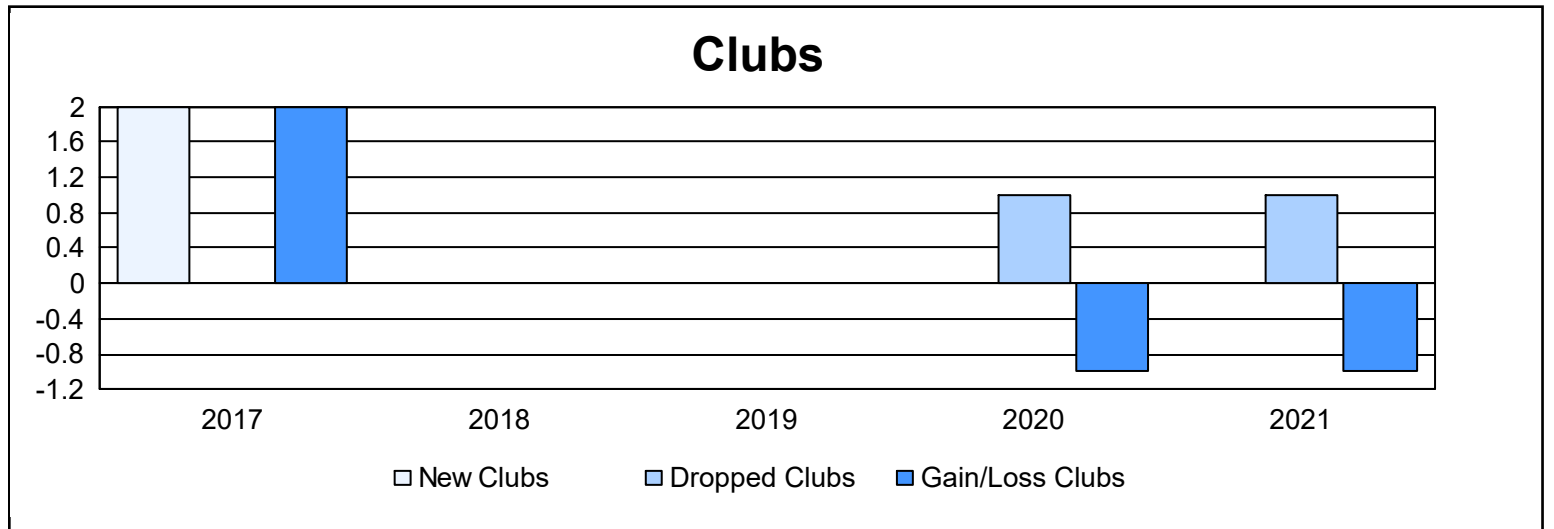

Year	New Clubs	Dropped Clubs	Gain/ Loss Clubs	New Members	Charter Members	Reinstate Members	Transfer Members	Total Member Added	Total Members Dropped	Gain/ Loss Members
2016-2017	2	0	2	77	49	10	15	151	156	-5
2017-2018	0	0	0	82	0	5	9	96	129	-33
2018-2019	0	0	0	75	1	13	7	96	143	-47
2019-2020	0	1	-1	54	2	2	15	73	109	-36
2020-2021	0	1	-1	67	5	4	22	98	114	-16
<b>Average</b>	<b>0</b>	<b>0</b>	<b>0</b>	<b>71</b>	<b>11</b>	<b>7</b>	<b>14</b>	<b>103</b>	<b>130</b>	<b>-27</b>

### Membership Composition June 2021 Cumulative